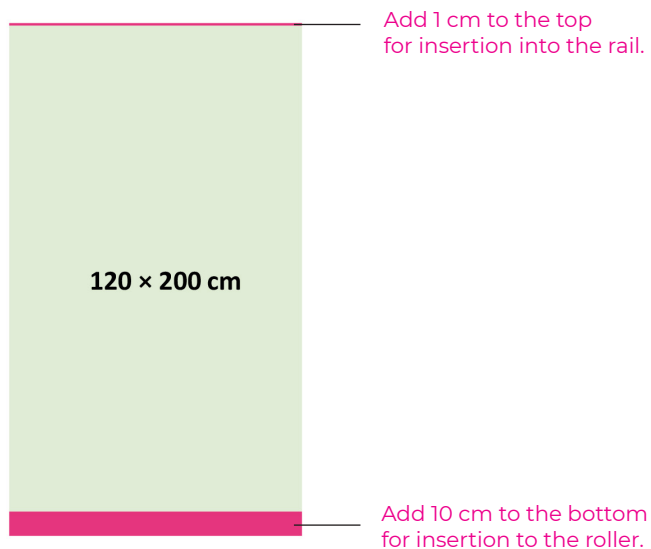

Celková plocha (včetně spadávky): 1 206 mm (š) × 2 116 mm (v)

Oříznutý rozměr: 1 200 mm (š) × 2 110 mm (v)

Vizuální plocha: 1 200 mm (š) × 2 000 mm (v)

Tento kus bude zasunutý do horní lišty rollupu.
Je vhodné, aby zde pokračoval motiv grafiky.

Double Sided Roller Banner Exclusive 120×200 cm**Important Guidelines:**

Artwork must be supplied CMYK.

Convert Pantone colours to CMYK.

Do not supply RGB images.

All fonts must be converted to outlines.

The resolution must be 300 dpi at 1:1 output size.

It is necessary to add one centimeter from the top and 10 from the bottom.

To print then send data that is 11 cm tall in height.

Double Sided Roller Banner Exclusive 120×200 cm**Product Specifics:**

Total area (includes bleed): 1,206 mm (w) × 2,116 mm (h)

Trimmed Size: 1,200 mm (w) × 2,110 mm (h)

Visual area: 1,200 mm (w) × 2,000 mm (h)

The colored bottom part will be inserted into the roller.
The graphic theme should continue here.

Green space
is a visible section of roller.